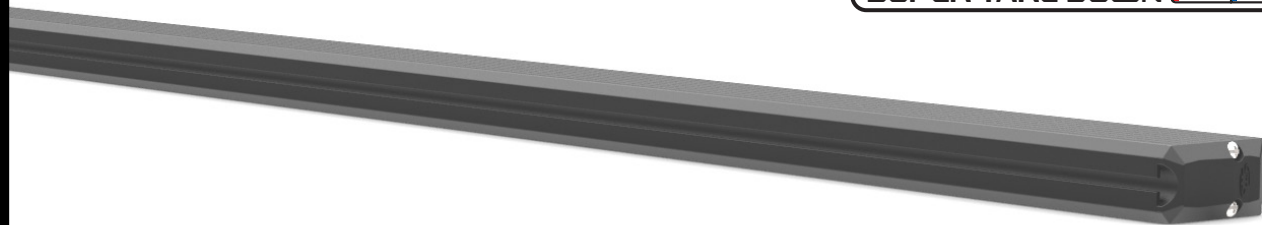

STL CEPTOR-X

SKU B-CTX4

DIMENSIONS 60" L x 1.1" H x 2" D

AVAILABLE COLORS

FEATURES

- Eclipse TIR optics
- 48 3-Watt LEDs
- Weatherproof housing
- Optional STL Grand Control Switch Box (p. 36)

OPTIONAL MULTICOLOR UPGRADE
SUPER TAKE DOWN

STL CEPTOR

SKU B-CT6

DIMENSIONS 60" L x 1.1" H x 2" D

AVAILABLE COLORS

FEATURES

- Eclipse TIR optics
- 72 3-Watt LEDs
- Weatherproof housing
- Optional STL Grand Control Switch Box (p. 36)

OPTIONAL MULTICOLOR UPGRADE
SUPER TAKE DOWN