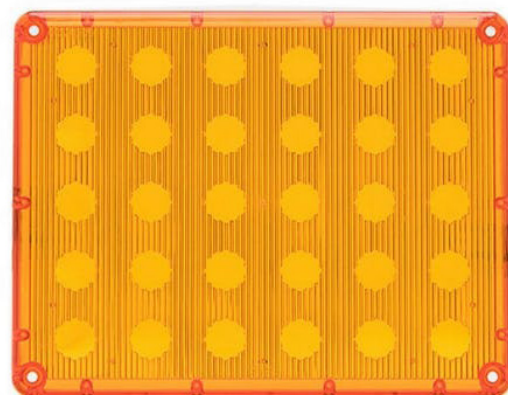

STL RAPTOR-X TIR

SKU B-RTX8
DIMENSIONS PER SIDE 18" L x 1.2" H x 5.3" D
AVAILABLE COLORS

FEATURES

- Eclipse TIR optics
- 32 3-Watt LEDs
- 24 available flash patterns
- Built-in windshield reflector visor
- Optional Cigarette Plug with Control Switches (p. 37)

STL STRIKER-1

SKU B-STT1

DIMENSIONS 4.1" L x 1.25" H x 2.25" D

AVAILABLE COLORS 

FEATURES

- Eclipse TIR optics
- 4 3-Watt LEDs
- 11 available flash patterns
- Optional Windshield Reflector Visor (p. 40)
- Optional Cigarette Plug with Control Switches (p. 37)

FEATURES

- Eclipse TIR optics
- 30 3-Watt LEDs
- 31 available flash patterns
- Built-in sync capability
- Weatherproof housing

STL ALPHA-Z SERIES LENS COVER

SKU P-A7X3LENS / P-A6X4LENS / P-A7X9LENS

AVAILABLE COLORS

FEATURES

- Colored lens cover for the STL Alpha-Z Series
- Replaces default clear lens cover
- Available for all Alpha-Z Series units

WWW.SPEEDTECHLIGHTS.COM

STL FLARE-X

SKU K-FX1

DIMENSIONS 1.06" Base Diameter x 1" Height