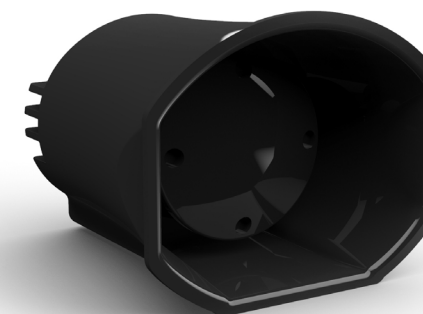

STL PA

SKU S-HPA100

DIMENSIONS 5.5" L x 1.75" H x 3.25" D

FEATURES

- Amplifier output of 100-Watts
- Combined amplifier & controller unit
- PA & horn A/B functionality
- Includes microphone

STL MEGA

SKU S-MG100

DIMENSIONS 5.5" L x 1.75" H x 3.25" D

FEATURES

- Amplifier output of 100-Watts
- Combined amplifier & controller unit
- PA, siren, & horn A/B functionality
- Siren tones include: Wail, Yelp, Sting, Mech, Tool, Hi-Lo
- Includes microphone

STL VIREO

SKU S-VR100

CONTROLLER DIMENSIONS 2.5" L x 5" H x .8" D

AMPLIFIER DIMENSIONS 8.5" L x 2.75" H x 5.75" D

FEATURES

- Amplifier output of 100-Watts
- PA, siren, & horn A/B functionality
- Siren tones include: Wail, Yelp, Sting, Mech, Tool, Hi-Lo
- Programmable manual mode
- Radio rebroadcast function
- 6 auxiliary switches rated for 10 amps each
- HandHeld controller with built in mic

STL APEX

SKU S-AP100

CONTROLLER DIMENSIONS 5.75" L x 3.25" H x 1.5" D

AMPLIFIER DIMENSIONS 8.5" L x 2.75" H x 5.75" D

FEATURES

- Amplifier output of 100-Watts
- PA, siren, & horn A/B functionality
- Siren tones include: Wail, Yelp, Sting, Mech, Tool, Hi-Lo
- Programmable manual mode
- Radio rebroadcast function
- 6 auxiliary switches rated for 10 amps each
- Includes microphone

STL Boss

SKU S-BDT200

CONTROLLER DIMENSIONS 5.4" L x 2.55" H x 1.5" D

AMPLIFIER DIMENSIONS 8.5" L x 2.75" H x 5.75" D

FEATURES

- Amp output of 200-watts (for 2 100-Watt speakers)
- PA, siren, & horn A/B functionality
- Siren tones include: Wail, Yelp, Sting, Mech, Tool, Hi-Lo
- Programmable manual mode
- Radio rebroadcast function
- 6 auxiliary switches rated for 10 amps each
- Dual Tone function enables independent Siren Tones to output from each speaker
- Can also just function as a 100-watt siren with only a single speaker
- Includes microphone