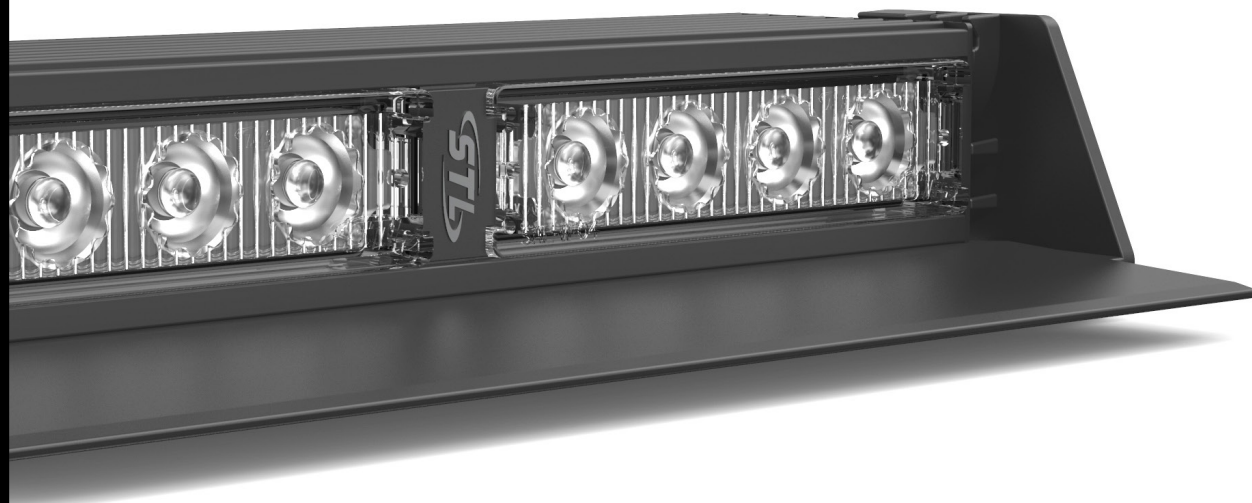

STL ECLIPSE[®] OPTIC TECHNOLOGY

ECLIPSE[®] TIR OPTICS:

TIR Optics produce a highly concentrated beam of light for each individual LED creating a layering of light output as a result. This allows the TIR Optics to offer performance with fewer LEDs per module and a more precise focal output.

Specs:

- 70° horizontal spread
- 20° vertical spread

ECLIPSE[®] LINEAR OPTICS:

Linear Optics produce a wide broad beam of light for each LED module. With a powerful group magnification system, Linear Optics create ultra-wide light dispersal, allowing for greater off-axis visibility.

STL STRIKER-4

SKU B-STT4

DIMENSIONS 16.25" L x 1.25" H x 2.25" D

AVAILABLE COLORS 

FEATURES

- Eclipse TIR optics
- 16 3-Watt LEDs
- 30 available flash patterns
- Optional Windshield Reflector Visor (p. 40)
- Optional Cigarette Plug with Control Switches (p. 37)

STL VIRTUE-1

SKU B-VRL1

DIMENSIONS 4.1" L x 1.25" H x 2.25" D

AVAILABLE COLORS 

FEATURES

- Eclipse Linear optics
- 6 3-Watt LEDs
- 11 available flash patterns
- Optional Windshield Reflector Visor (p. 40)
- Optional Cigarette Plug with Control Switches (p. 37)