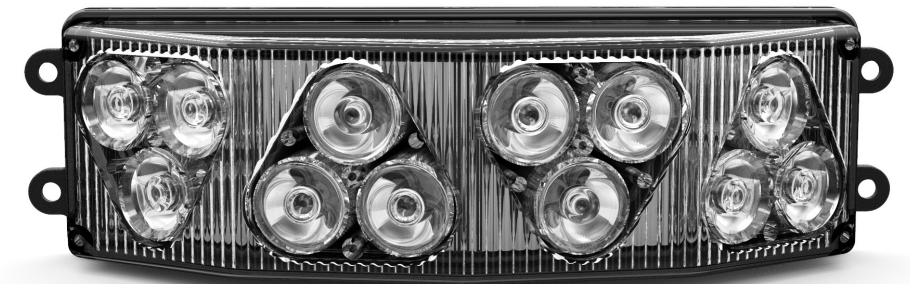

STL HALF OCTO

SKU G-HOT4
DIMENSIONS 7.4" L x 2.1" H x 2.25" D
AVAILABLE COLORS
FEATURES

- Eclipse TIR optics
- 12 3-Watt LEDs
- 27 available flash patterns
- Weatherproof housing