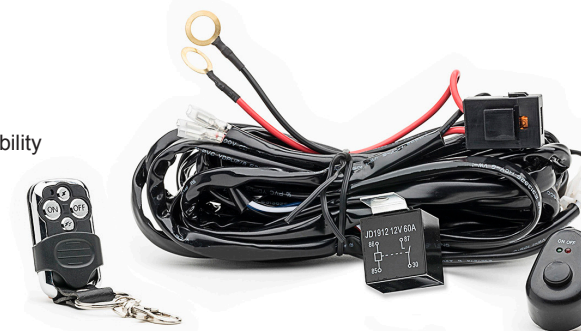

- 3 3-Watt LEDs
- 570 Lumens
- Steady burn functionality
- Weatherproof housing
- Includes flat & curved rubber mounting bases

STL CARBINE 12V RELAY

SKU P-12RELAY

FEATURES

- 12V relay harness
- 1 on/off switch rated for 60 amps
- Compatible with STL Carbine Series
- Optional Wireless Remote features flashing capability