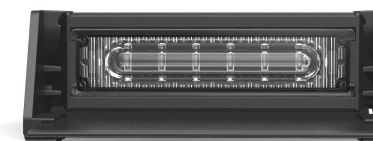

STL VIRTUE-1

SKU B-VRL1

DIMENSIONS 4.1" L x 1.25" H x 2.25" D

AVAILABLE COLORS 

FEATURES

- Eclipse Linear optics
- 6 3-Watt LEDs
- 11 available flash patterns
- Optional Windshield Reflector Visor (p. 40)
- Optional Cigarette Plug with Control Switches (p. 37)