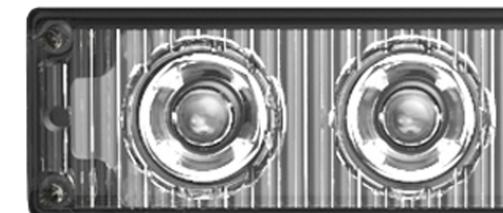

STL ECLIPSE[®] OPTIC TECHNOLOGY

ECLIPSE[®] TIR OPTICS:

TIR Optics produce a highly concentrated beam of light for each individual LED creating a layering of light output as a result. This allows the TIR Optics to offer performance with fewer LEDs per module and a more precise focal output.

Specs:

- 70° horizontal spread
- 20° vertical spread

ECLIPSE[®] LINEAR OPTICS:

Linear Optics produce a wide broad beam of light for each LED module. With a powerful group magnification system, Linear Optics create ultra-wide light dispersal, allowing for greater off-axis visibility.