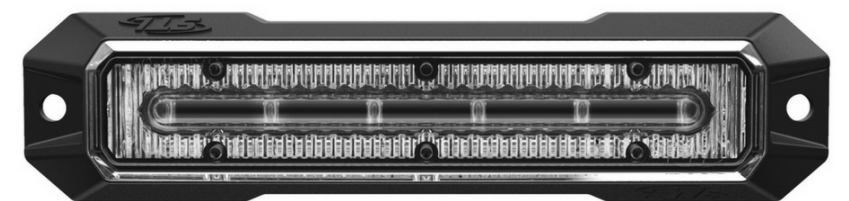

STL Z-6 LINEAR

SKU G-LZ6
DIMENSIONS 5.2" L x 1.2" H x .6" D
AVAILABLE COLORS
FEATURES

- Eclipse Linear optics
- 6 3-Watt LEDs
- 20 available flash patterns
- Built-in sync capability
- Weatherproof housing