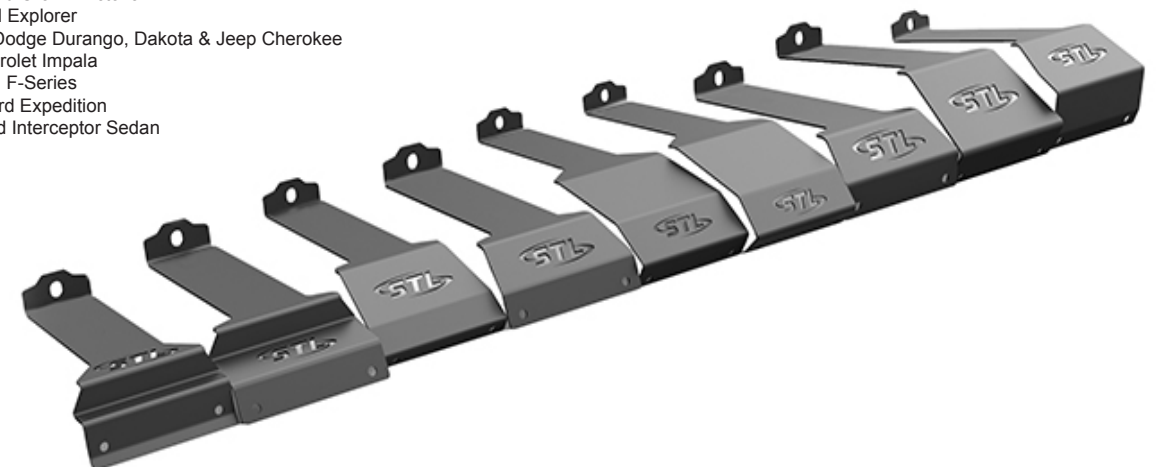

FEATURES

- Designed by Havis
- Compatible with the STL IntelliSiren
- Fits all Havis Consoles
- 4" mounting space

STL FULL LIGHT BAR GUTTER BRACKETS

SKU Q-LB_

FEATURES

- Vehicle specific gutter mount brackets for STL Full Light Bars
- Set includes pair of brackets
- Available models:
 - ◊ Q-UGB: Universal
 - ◊ Q-LBC: Dodge Charger
 - ◊ Q-LBTA: Chevrolet Tahoe, Suburban, Avalanche
 - ◊ Q-LBCV: Ford Crown Victoria
 - ◊ Q-LBE: Ford Explorer
 - ◊ Q-LBDDC: Dodge Durango, Dakota & Jeep Cherokee
 - ◊ Q-LBI: Chevrolet Impala
 - ◊ Q-LBF: Ford F-Series
 - ◊ Q-LBEX: Ford Expedition
 - ◊ Q-LBFI: Ford Interceptor Sedan