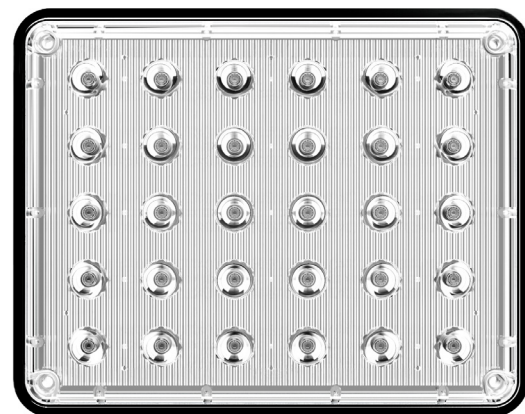

STL ALPHA-Z 7X3

SKU G-A7X3

DIMENSIONS 7.6" L x 3.6"H x .6" D

AVAILABLE COLORS

FEATURES

- Eclipse TIR optics
- 12 3-Watt LEDs
- 31 available flash patterns
- Built-in sync capability
- Weatherproof housing

STL ALPHA-Z 6X4

SKU G-A6X4

DIMENSIONS 7.1" L x 4.6"H x .6" D

AVAILABLE COLORS

FEATURES

- Eclipse TIR optics
- 18 3-Watt LEDs
- 31 available flash patterns
- Built-in sync capability
- Weatherproof housing

STL ALPHA-Z 7X9

SKU G-A7X9

DIMENSIONS 9.25" L x 7.75"H x .6" D

AVAILABLE COLORS

FEATURES

- Eclipse TIR optics
- 30 3-Watt LEDs
- 31 available flash patterns
- Built-in sync capability
- Weatherproof housing

STL ALPHA-Z SERIES LENS COVER

SKU P-A7X3LENS / P-A6X4LENS / P-A7X9LENS

AVAILABLE COLORS

FEATURES

- Colored lens cover for the STL Alpha-Z Series
- Replaces default clear lens cover
- Available for all Alpha-Z Series units

WWW.SPEEDTECHLIGHTS.COM

STL FLARE-X

SKU K-FX1

DIMENSIONS 1.06" Base Diameter x 1" Height

AVAILABLE COLORS

FEATURES

- 1 3-Watt LED
- Steady burn functionality

STL FLARE-6 360°

SKU K-F6360

DIMENSIONS 1.6" Base Diameter x 1" Height

AVAILABLE COLORS

FEATURES

- 6 optics in 360° configuration
- 6 3-Watt LEDs
- 34 available flash patterns
- Built-in sync capability

STL FLARE-12

SKU K-F12

DIMENSIONS 1.5" Base Diameter x .75" Height

AVAILABLE COLORS

FEATURES

- 12 3-Watt LEDs
- 34 available flash patterns
- Built-in sync capability

1.800.757.2581