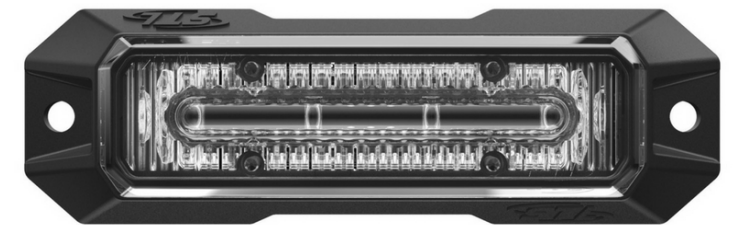

STL ECLIPSE[®] OPTIC TECHNOLOGY

ECLIPSE[®] TIR OPTICS:

TIR Optics produce a highly concentrated beam of light for each individual LED creating a layering of light output as a result. This allows the TIR Optics to offer performance with fewer LEDs per module and a more precise focal output.

Specs:

- 70° horizontal spread
- 20° vertical spread

ECLIPSE[®] LINEAR OPTICS:

Linear Optics produce a wide broad beam of light for each LED module. With a powerful group magnification system, Linear Optics create ultra-wide light dispersal, allowing for greater off-axis visibility.

SKU G-LZ3
DIMENSIONS 3.2" L x 1.2" H x .6" D
AVAILABLE COLORS 
FEATURES

- Eclipse Linear optics
- 3 3-Watt LEDs
- 13 available flash patterns
- Built-in sync capability
- Weatherproof housing

STL Z-4 LINEAR

SKU G-LZ4
DIMENSIONS 3.9" L x 1.2" H x .6" D
AVAILABLE COLORS 
FEATURES

- Eclipse Linear optics
- 4 3-Watt LEDs
- 20 available flash patterns
- Built-in sync capability
- Weatherproof housing

STL Z-6 LINEAR