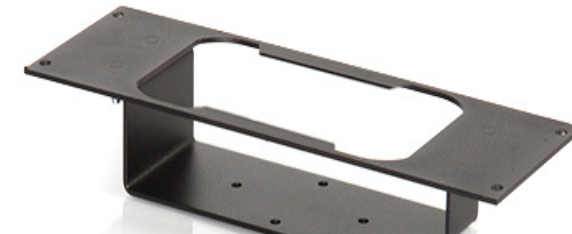

FEATURES

- Designed by Havis
- Compatible with the STL Apex Siren
- Fits all Havis Consoles
- 4" mounting space