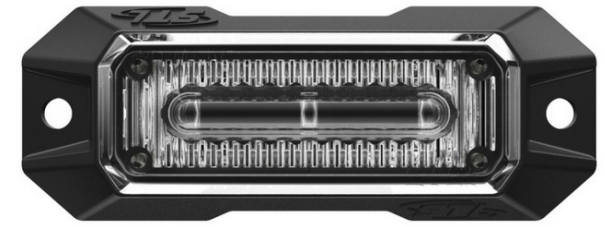

STL Z-3 LINEAR

SKU G-LZ3
DIMENSIONS 3.2" L x 1.2" H x .6" D
AVAILABLE COLORS
FEATURES

- Eclipse Linear optics
- 3 3-Watt LEDs
- 13 available flash patterns
- Built-in sync capability
- Weatherproof housing