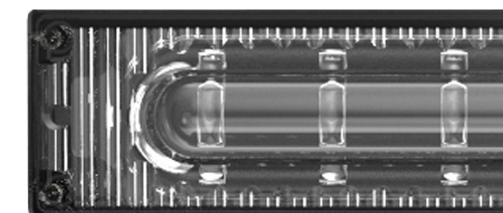

Specs:

- 110° horizontal spread
- 20° vertical spread

OUR MISSION:

Provide the most reliable and affordable warning lights and equipment, delivered fast with the highest level of service.