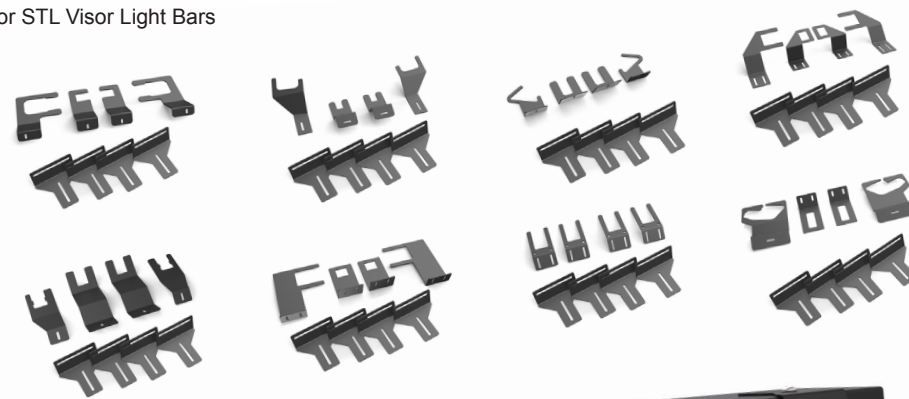

DIMENSIONS 8.75" L x 4" H

FEATURES

- Designed by Havis
- Compatible with the STL Supreme Control
- Fits all Havis Consoles
- 4" mounting space

STL RAPTOR SERIES VISOR BRACKETS

SKU Q-30_

FEATURES

- Vehicle specific mounting brackets for STL Visor Light Bars
- Available models:
 - ◊ Q-300: Chevy Tahoe (2015+)
 - ◊ Q-301: Chevy Tahoe (2007-2014)
 - ◊ Q-302: Dodge Charger (2011+)
 - ◊ Q-303: Dodge Ram (2015+)
 - ◊ Q-304: Ford Explorer (2011+)
 - ◊ Q-305: Ford F-150 (2015+)
 - ◊ Q-306: Ford Taurus (2011+)
 - ◊ Q-307: Universal Bracket