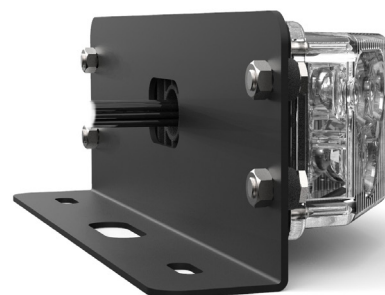

STL 90° SUCTION CUP BRACKET

SKU Q-90SC

FEATURES

- Adjustable suction cup bracket
- 90° windshield mount capability
- Set includes bracket with 3 rubber suction cups

STL 360° SUCTION CUP & L BRACKETS

SKU Q-360B

FEATURES

- Suction cup & L-shape bracket in one
- 360° windshield or dash mount capability
- Set includes pair of brackets with 4 rubber suction cups

STL SURFACE MOUNT END CAPS

SKU Q-SMEC

FEATURES

- Surface mount brackets
- Compatible with STL Striker & Virtue Series
- Set includes pair of end cap brackets

STL STRIKER/VIRTUE SERIES WINDSHIELD VISOR

SKU Q-SV_VISOR

FEATURES

- Compatible with STL Striker & Virtue Series
- Mitigates light from reflecting internally off windshield
- Available models:
  - ◊ Q-SV1VISOR
  - ◊ Q-SV2VISOR
  - ◊ Q-SV4VISOR
  - ◊ Q-SV6VISOR
  - ◊ Q-SV8VISOR

STL HALF OCTO BRACKET

SKU Q-HOB

DIMENSIONS 7.6" L x 2.5" H x 1.5" D

FEATURES

- L-shape bracket
- Compatible with the STL Half Octo

STL PERMANENT STUD MOUNT LIGHT BAR BRACKET

SKU Q-LBPM

FEATURES

- Stud mount bracket
- Perfect for mounting STL Mini & Full Light Bars

STL HEADACHE RACK LIGHT BAR BRACKET

SKU Q-LBHRMB

FEATURES

- Headache rack bracket
- Perfect for mounting STL Mini & Full Light Bars

STL CARBINE SERIES LOWER WINDSHIELD BRACKETS FOR JEEP WRANGLER JK

SKU Q-JEEPLW2P

FEATURES

- Jeep Wrangler JK lower windshield mounting brackets
- Compatible with STL Carbine Series units that include stud mounts
- Set includes pair of brackets

STL CARBINE SERIES 50" LIGHT BAR BRACKETS

FEATURES