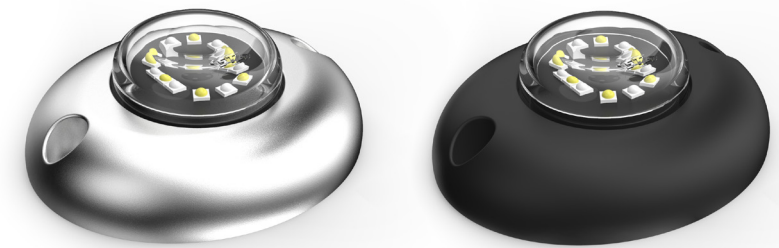

FEATURES

- Silver or black flange
- Compatible with STL Flare Series