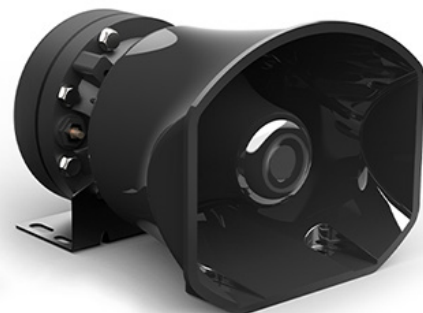

STL ICON SILVER 100-WATT SPEAKER

SKU A-IS100

DIMENSIONS 6.3" L x 6.75" H x 2.5" D

FEATURES

- 100-Watt speaker output
- 11 ohms
- 120 dB output
- Clear sound frequency
- Compact design
- Weatherproof housing
- Includes rotating bracket for mounting

STL ICON BLACK 100-WATT SPEAKER

SKU A-IB100

DIMENSIONS 6.3" L x 6.75" H x 2.5" D

FEATURES

- 100-Watt speaker output
- 11 ohms
- 120 dB output
- Clear sound frequency
- Compact design
- Weatherproof housing
- Includes rotating bracket for mounting

STL 100-WATT CONE SPEAKER

SKU A-C100

DIMENSIONS 6.3" L x 4.75" H x 7.25" D

FEATURES

- 100-Watt speaker output
- 11 ohms
- 120 dB output
- Clear sound frequency
- Weatherproof housing
- Includes flat bracket for mounting

STL ALTER-BEAM

SKU J-AB800

DIMENSIONS 8.5" Length x 1.5" Lamp Diameter x 1" Handle Diameter

AVAILABLE COLORS ☐

FEATURES

- High power LED
- 800 Lumens
- Modes: High, Medium, Low, Strobe, SOS
- On/off push button also toggles modes
- Weatherproof housing
- Uses rechargeable Li-Ion 18650 or 123A batteries (sold separately)

STL TRIGGER-BEAM

SKU J-TB220

DIMENSIONS 5.7" Length x 1.35" Lamp Diameter x 1" Handle Diameter

AVAILABLE COLORS ☐

FEATURES

- High power LED
- 220 Lumens
- Modes: High, Low, Strobe
- On/off push button also toggles modes
- Weatherproof housing
- Includes rechargeable Li-Ion 18650 battery
- Includes wall charger & portable car charger with charge status indicator

STL FOCAL-BEAM

SKU J-FB700

DIMENSIONS 5" Length x 1.25" Lamp Diameter x 1" Handle Diameter

AVAILABLE COLORS ☐

FEATURES

- High power LED
- 700 Lumens
- Modes: High, Low, Strobe, SOS
- On/off push button also toggles modes
- Weatherproof housing
- Includes rechargeable Li-Ion 18650 battery
- Includes micro USB charger with charge status indicator